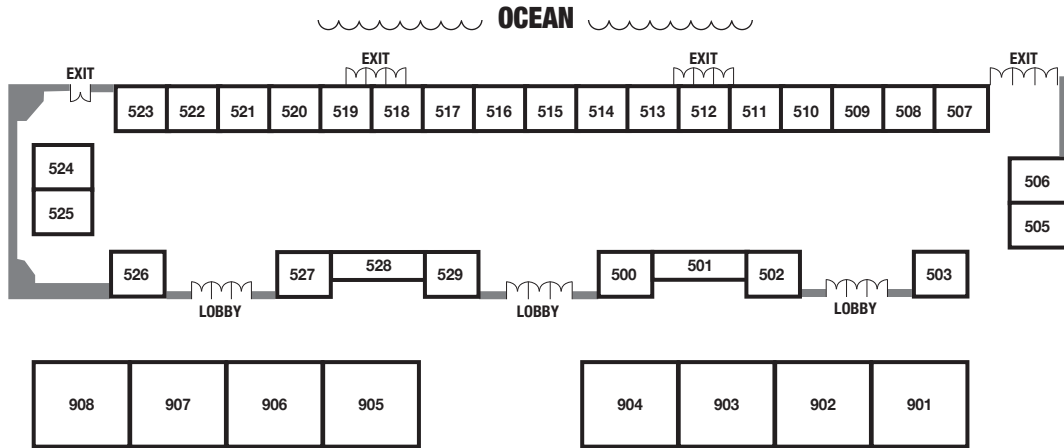

2ND FLOOR EAST ROOM

Booth   Company Name

- **500**   **Park Place Jewelers**
- **501**   **M3 Welding and Fabrication**
- **502**   **M3 Welding and Fabrication**
- **503**   **Wye River Crab Mounts**
- **505**   **Leaf Filter**
- **506**   **Okiaya**
- **507**   **K-Coast Surf Shop**
- **508**   **Bluewater Yacht Sales**
- **509**   **Bluewater Yacht Sales**
- **510**   **Dryzone**
- **511**   **Hello Garage of Delmarva**
- **512**   **Lularoe**
- **513**   **Pelagics Unlimited**
- **514**   **Pelagics Unlimited**
- **515**   **Walk on Water Sports Co.**
- **516**   **Tow Boat US**
- **517**   **Tow Boat US**
- **518**   **Somers Cove Marina**
- **519**   **Riemenschneider Insurance**

Booth   Company Name

- **520**   **Hooked Up Trailer**
- **521**   **Thornes Marine**
- **522**   **Thornes Marine**
- **523**   **Thornes Marine**
- **524**   **George Kalwa Fine Art**
- **525**   **George Kalwa Fine Art**
- **526**   **the Sunglass Company**
- **527**   **Cutco Cutlery**
- **528**   **Face Painting**
- **529**   **Traci's Treasures**
- **901**   **Ocean City Power Squadron**
- **902**
- **903**   **US Coast Guard Aux.**
- **904**   **Marine Corp League**
- **905**   **Sharpetown Lions Club**
- **906**   **Patriot Firearms Training, LLC / Allstate**
- **907**   **Stanley Steemer**
- **908**   **Delmarva Coins & Precious Metals**