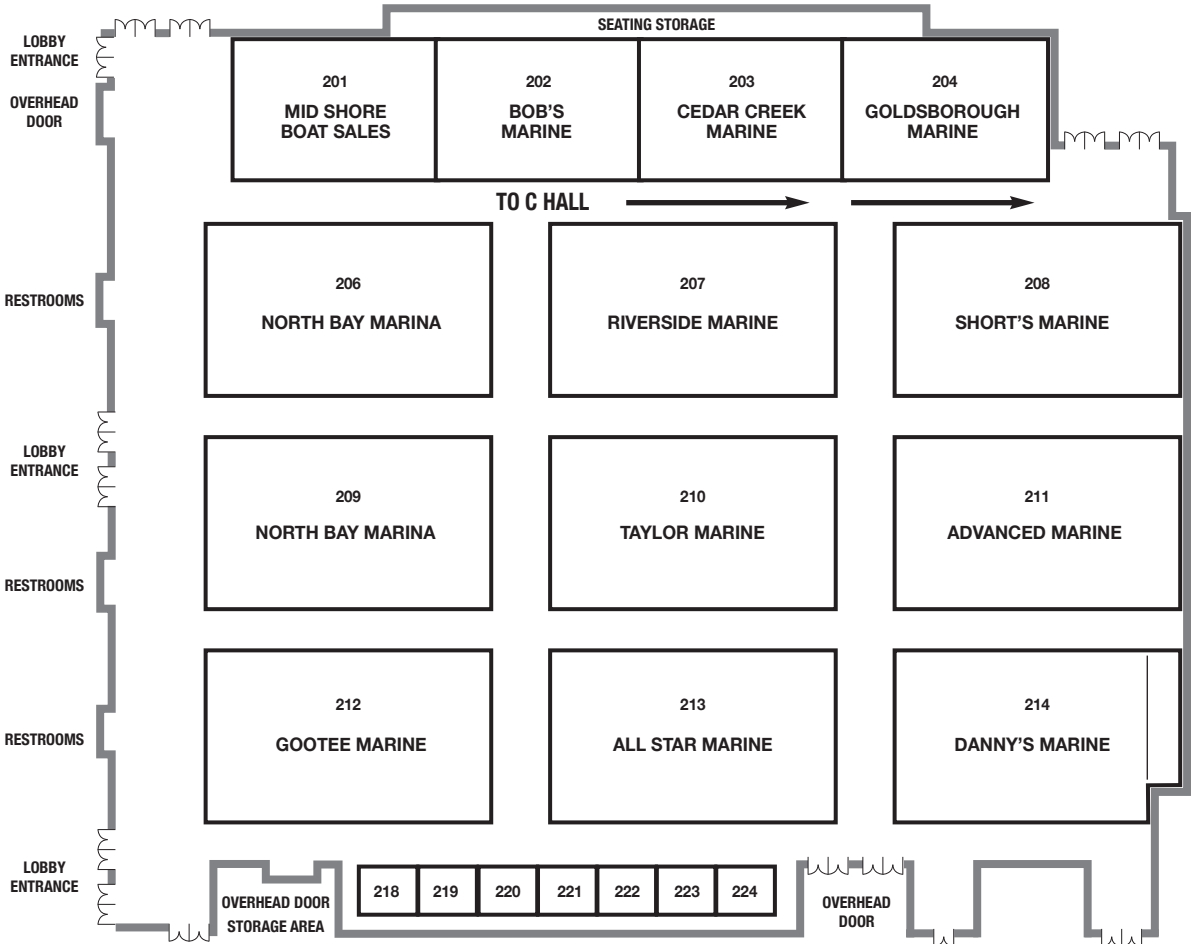

SEASIDE BOAT SHOW ENTRANCE

1ST FLOOR

DOCKSIDE ROOM 1ST FLOOR

<u>Booth</u>	<u>Company Name</u>
1	Ocean City Boat Lifts
2	Midlantic Marine Center
3	Midlantic Marine Center
4	North Bay Marina
5	North Bay Marina
6	Midlantic Marine Center

A & B HALL

<u>Booth</u>	<u>Company Name</u>
201	Mid Shore Boat Sales
202	Bob's Marine
203	Cedar Creek Marine
204	Goldsborough Marine
206	North Bay Marina
207	Riverside Marine
208	Short's Marine
209	North Bay Marina
210	Taylor Marine
211	Advanced Marine
212	Gootee Marine
213	All Star Marine
214	Danny's Marine

<u>Booth</u>	<u>Company Name</u>
218	North Bay Marina
219	Mid Shore Electronics
220	Mid Shore Electronics
221	Canvas Experts
222	Canvas Experts
223	Tow Boat U.S.
224	Tow Boat U.S.

C HALL

<u>Booth</u>	<u>Company Name</u>
C-1	Short's Marine
C-2	Short's Marine
C-3	Advanced Marine
C-4	Sandpiper Marine
C-5	Racetrack Marine
C-6	Sandpiper Marine
C-7	Island Watersports
C-8	Rt. 113 Boat Sales
C-9	Bayside Jet Drive
C-10	Rt. 113 Boat Sales
C-11	Short's Marine
C-12	Short's Marine
C-13	PT Marine
C-14	PT Marine
C-16	PT Marine
C-17	PT Marine
C-10	McGinty Marine Construction
C-19	McGinty Marine Construction
C-20	McGinty Marine Construction
C-21	McGinty Marine Construction
C-22	McGinty Marine Construction
C-23	Rt. 113 Boat Sales
C-24	Rt. 113 Boat Sales
C-25	Rt. 113 Boat Sales
C-26	Rt. 113 Boat Sales
C-27	Rt. 113 Boat Sales
C-28	
C-29	
C-30	
C-31	
C-32	Okiaya