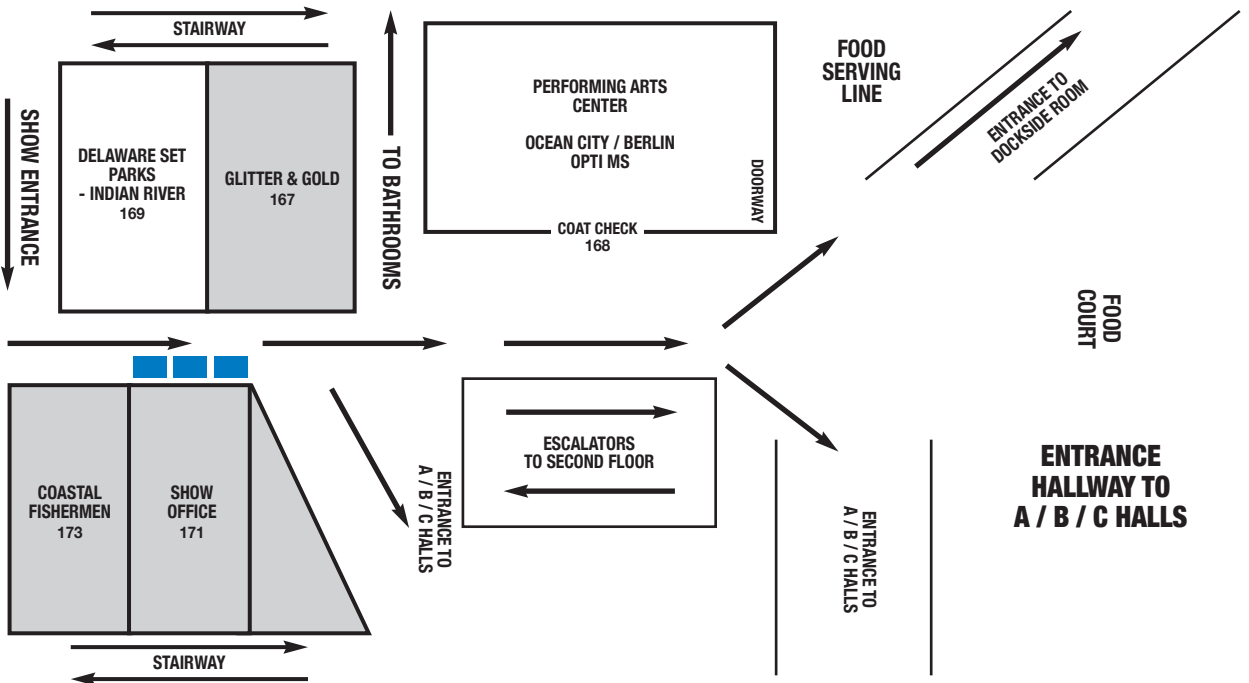

SEASIDE BOAT SHOW ENTRANCE

1ST FLOOR

DOCKSIDE ROOM 1ST FLOOR

<u>Booth</u>	<u>Company Name</u>
1	Ocean City Boat Lifts
2	Midlantic Marine Center
3	Midlantic Marine Center
4	North Bay Marina
5	North Bay Marina
6	Midlantic Marine Center

A & B HALL

<u>Booth</u>	<u>Company Name</u>
201	Mid Shore Boat Sales
202	Bob's Marine
203	Cedar Creek Marine
204	Goldsborough Marine
206	North Bay Marina
207	Riverside Marine
208	Short's Marine
209	North Bay Marina
210	Taylor Marine
211	Advanced Marine
212	Gootee Marine
213	All Star Marine
214	Danny's Marine

<u>Booth</u>	<u>Company Name</u>
218	North Bay Marina
219	Mid Shore Electronics
220	Mid Shore Electronics
221	Canvas Experts
222	Canvas Experts
223	Tow Boat U.S.
224	Tow Boat U.S.

C HALL

<u>Booth</u>	<u>Company Name</u>
C-1	Short's Marine
C-2	Short's Marine
C-3	Advanced Marine
C-4	Sandpiper Marine
C-5	Racetrack Marine
C-6	Sandpiper Marine
C-7	Island Watersports
C-8	Rt. 113 Boat Sales
C-9	Bayside Jet Drive
C-10	Rt. 113 Boat Sales
C-11	Short's Marine
C-12	Short's Marine
C-13	PT Marine
C-14	PT Marine
C-16	PT Marine
C-17	PT Marine
C-10	McGinty Marine Construction
C-19	McGinty Marine Construction
C-20	McGinty Marine Construction
C-21	McGinty Marine Construction
C-22	McGinty Marine Construction
C-23	Rt. 113 Boat Sales
C-24	Rt. 113 Boat Sales
C-25	Rt. 113 Boat Sales
C-26	Rt. 113 Boat Sales
C-27	Rt. 113 Boat Sales
C-28	
C-29	
C-30	
C-31	
C-32	Okiaya