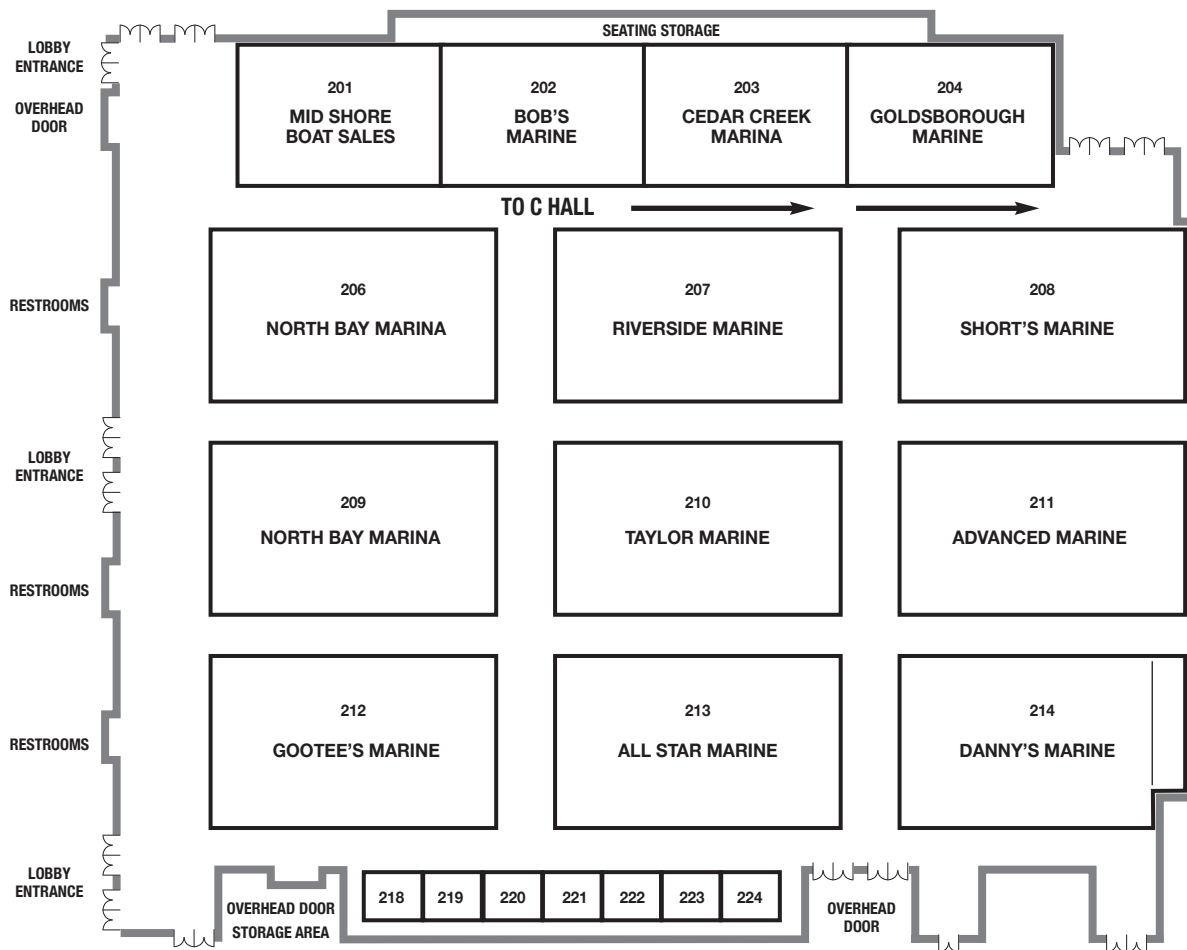

DOCKSIDE ROOM 1ST FLOOR

<u>Booth</u>	<u>Company Name</u>
1	Ocean City Boat Lifts, Inc.
2	Midlantic Marine Center
3	Midlantic Marine Center
4	North Bay Marina
5	North Bay Marina
6	Midlantic Marine Center

A & B HALL

<u>Booth</u>	<u>Company Name</u>
201	Mid Shore Boat Sales
202	Bob's Marine
203	Cedar Creek Marina
204	Goldsborough Marine
206	North Bay Marina
207	Riverside Marine, Inc.
208	Short's Marine
209	North Bay Marina
210	Taylor Marine Center
211	Advanced Marine
212	Gootee's Marine, Inc.
213	All Star Marine
214	Danny's Marine

<u>Booth</u>	<u>Company Name</u>
218	North Bay Marina
219	Mid Shore Electronics
220	Mid Shore Electronics
221	Canvas Experts
222	Canvas Experts
223	Tow Boat US
224	Tow Boat US

C HALL

<u>Booth</u>	<u>Company Name</u>
C-1	Short's Marine
C-2	Short's Marine
C-3	Advanced Marine
C-4	Sandpiper Marine
C-5	Racetrack Marine
C-6	Sandpiper Marine
C-7	Island Watersports
C-8	Rt. 113 Boat Sales
C-9	Bayside Jet Drive
C-10	Rt. 113 Boat Sales
C-11	Short's Marine
C-12	Short's Marine
C-13	PT Marine
C-14	PT Marine
C-15	PT Marine
C-16	PT Marine
C-17	PT Marine
C-18	McGinty Marine Construction
C-19	McGinty Marine Construction
C-20	McGinty Marine Construction
C-21	McGinty Marine Construction
C-22	McGinty Marine Construction
C-23	Rt. 113 Boat Sales
C-24	Rt. 113 Boat Sales
C-25	Rt. 113 Boat Sales
C-26	Rt. 113 Boat Sales
C-27	Rt. 113 Boat Sales
C-28	Mid Shore Boat Sales
C-29	Mid Shore Boat Sales
C-30	Mid Shore Boat Sales
C-31	Sea Tow Delmarva
C-32	Okiaya

<u>Booth</u>	<u>Company Name</u>
600	Bayside Jet Drive
701	Short's Marine
910	Jewelry by Etchings, ETC.
911-913	Vendor Hospitality
914	Chesapeake Bay Books / Tangier Sound Charters
915	Worcester County 4H
916	Lighthouse Guns & Gear
917	Ocean City / Berlin Optimist Scholarship Raffle
918	Rainbow Cleaning System
919	KRW Electric Vehicle & Cart Sales
920	Short's Marine
921	Salty Dog Publications
923	Flowers Reclaimed