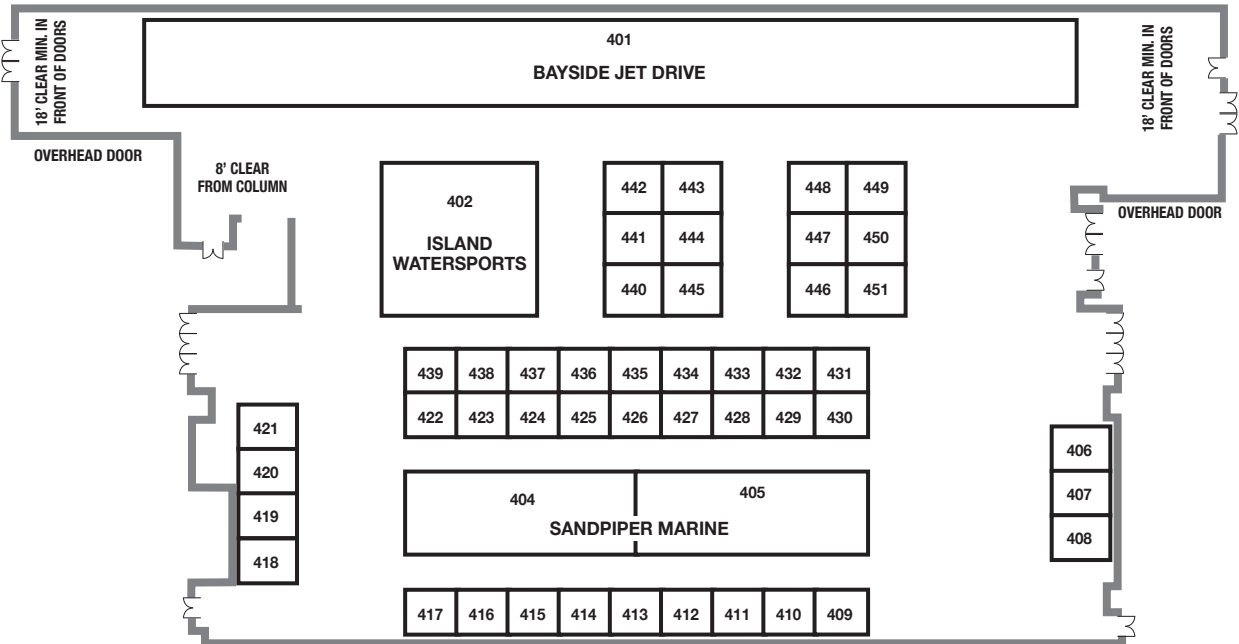

BALLROOM 2ND FLOOR

~~~~~ BAY ~~~~~

Booth   Company Name

- 401 Bayside Jet Drive
- 402 Island Water Sports
- 404 Sandpiper Marine
- 405 Sandpiper Marine
- 406 A Plus Marine
- 407 A Plus Marine
- 408 A Plus Marine
- 409 White Marlin Open
- 410 White Marlin Open
- 411 DIY Marine
- 412 DIY Marine
- 413 Island Watersports
- 414 Island Watersports
- 415 Island Watersports
- 416 Island Watersports
- 417 Island Watersports
- 418 RG Murphy Marine
  Construction

Booth   Company Name

- 419 RG Murphy Marine
  Construction
- 420 Martek of Maryland
- 421 Marek of Maryland
- 422 SML Footwear
- 423 T-Tops
- 424 Long & Foster Real Estate
- 425 Tuna & Tiaras
- 426 Dryzone, LLC
- 427 Silver Sun Photography
- 428 Bass Pro Shops
- 429 Atlantic Tactical Firearms
  Trainers
- 430 Aqua Traction of Mid Atlantic
- 431 Island Canvas Design
- 432 OC Reef Foundation
- 433 Gale Force Blasting
- 434 BLT, Etc.

Booth   Company Name

- 435 Island Watersports
- 436 Island Watersports
- 437 Island Watersports
- 438 Island Watersports
- 439 Oceana Boatworks
- 440 Alexander's Marine
- 441 Landmark Insurance
- 442 Meyers Pro Tackle
- 443 Fishing in OC
- 444 Hooked on OC
- 445 Ocean Aviation
- 446 Gutter Helmet
  447
- 448
- 449
- 450
- 451 Bitcoin: DBA Solar Eyeware