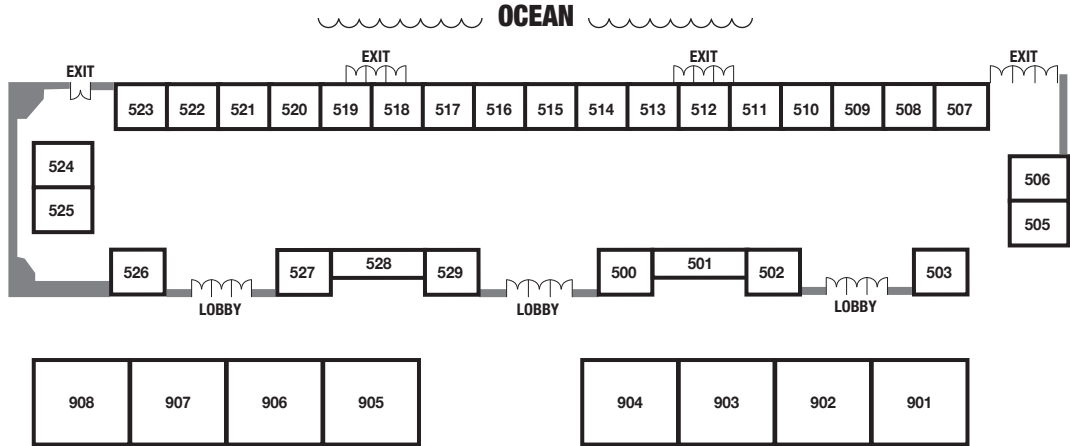

EAST ROOM 2ND FLOOR

Booth   Company Name

- **500   Park Place Jewelers**
- **501   M3 Welding and Fabrication**
- **502   M3 Welding and Fabrication**
- **503   Wye River Crab Mounts**
- **505   NEI-Shell's Coastal Crafts**
- **506   Okiaya**
- **507   K-Coast Surf Shop**
- **508   Blue Water Yacht Sales**
- **509   Blue Water Yacht Sales**
- **510   T-Mobile**
- **511   T-Mobile**
- **512   Lularoe**
- **513   Salty Dog Publications**
- **514   Jennifer Stout Wood Signs**
- **515   Bamboo Pillow & Sheet**
- **516   Tow Boat US**
- **517   Tow Boat US**
- **518   Somers Cove Marina**
- **519   Riemenschneider Insurance**
- **520   Leaf Filter Gutter Protection**

Booth   Company Name

- **521   Thornes Marine**
- **522   Thornes Marine**
- **523   Thornes Marine**
- **524   George Kalwa Fine Art**
- **525   George Kalwa Fine Art**
- **526   the Sunglass Company**
- **527   Cutco Cutlery**
- **528   Kelly's Creations**
- **529   Eleven 13**
- **901   Ocean City Power Squadron**
- **902   MD Natural Resources Police**
- **903   US Coast Guard Aux.**
- **904   Marine Corp League**
- **905   Sharpetown Lions Club**
- **906   Hooked on Optics an Optical Galleria**
- **907   Stanley Steemer**
- **908   Delmarva Coins & Precious Metals**