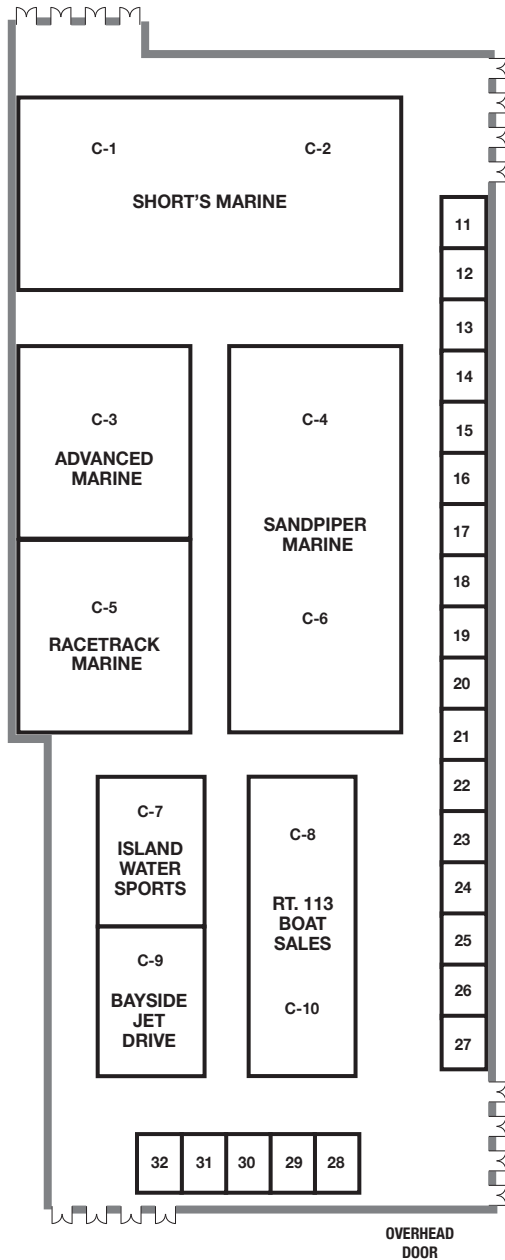

DOCKSIDE ROOM 1ST FLOOR

<u>Booth</u>	<u>Company Name</u>
1	Ocean City Boat Lifts, Inc.
2	Midlantic Marine Center
3	Midlantic Marine Center
4	North Bay Marina
5	North Bay Marina
6	Midlantic Marine Center

A & B HALL

<u>Booth</u>	<u>Company Name</u>
201	Mid Shore Boat Sales
202	Bob's Marine
203	Cedar Creek Marina
204	Goldsborough Marine
206	North Bay Marina
207	Riverside Marine, Inc.
208	Short's Marine
209	North Bay Marina
210	Taylor Marine Center
211	Advanced Marine
212	Gootee's Marine, Inc.
213	All Star Marine
214	Danny's Marine

<u>Booth</u>	<u>Company Name</u>
218	North Bay Marina
219	Mid Shore Electronics
220	Mid Shore Electronics
221	Canvas Experts
222	Canvas Experts
223	Tow Boat US
224	Tow Boat US

C HALL

<u>Booth</u>	<u>Company Name</u>
C-1	Short's Marine
C-2	Short's Marine
C-3	Advanced Marine
C-4	Sandpiper Marine
C-5	Racetrack Marine
C-6	Sandpiper Marine
C-7	Island Watersports
C-8	Rt. 113 Boat Sales
C-9	Bayside Jet Drive
C-10	Rt. 113 Boat Sales
C-11	Short's Marine
C-12	Short's Marine
C-13	PT Marine
C-14	PT Marine
C-15	PT Marine
C-16	PT Marine
C-17	PT Marine
C-18	McGinty Marine Construction
C-19	McGinty Marine Construction
C-20	McGinty Marine Construction
C-21	McGinty Marine Construction
C-22	McGinty Marine Construction
C-23	Rt. 113 Boat Sales
C-24	Rt. 113 Boat Sales
C-25	Rt. 113 Boat Sales
C-26	Rt. 113 Boat Sales
C-27	Rt. 113 Boat Sales
C-28	Mid Shore Boat Sales
C-29	Mid Shore Boat Sales
C-30	Mid Shore Boat Sales
C-31	Sea Tow Delmarva
C-32	Okiaya