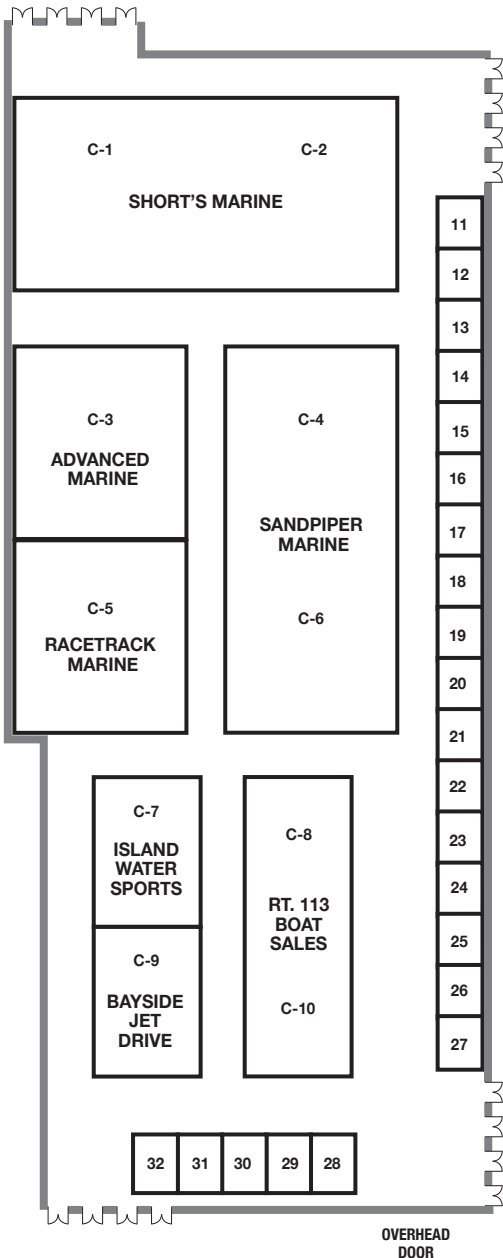

SEASIDE BOAT SHOW ENTRANCE

1ST FLOOR

DOCKSIDE ROOM 1ST FLOOR

<u>Booth</u>	<u>Company Name</u>
1	Ocean City Boat Lifts
2	Midlantic Marine Center
3	Midlantic Marine Center
4	North Bay Marina
5	North Bay Marina
6	Midlantic Marine Center

A & B HALL

<u>Booth</u>	<u>Company Name</u>
201	Mid Shore Boat Sales
202	Bob's Marine
203	Cedar Creek Marine
204	Goldsborough Marine
206	North Bay Marina
207	Riverside Marine
208	Short's Marine
209	North Bay Marina
210	Taylor Marine
211	Advanced Marine
212	Gootee Marine
213	All Star Marine
214	Danny's Marine

<u>Booth</u>	<u>Company Name</u>
218	North Bay Marina
219	Mid Shore Electronics
220	Mid Shore Electronics
221	Canvas Experts
222	Canvas Experts
223	Tow Boat U.S.
224	Tow Boat U.S.

C HALL

<u>Booth</u>	<u>Company Name</u>
C-1	Short's Marine
C-2	Short's Marine
C-3	Advanced Marine
C-4	Sandpiper Marine
C-5	Racetrack Marine
C-6	Sandpiper Marine
C-7	Island Watersports
C-8	Rt. 113 Boat Sales
C-9	Bayside Jet Drive
C-10	Rt. 113 Boat Sales
C-11	Short's Marine
C-12	Short's Marine
C-13	PT Marine
C-14	PT Marine
C-16	PT Marine
C-17	PT Marine
C-10	McGinty Marine Construction
C-19	McGinty Marine Construction
C-20	McGinty Marine Construction
C-21	McGinty Marine Construction
C-22	McGinty Marine Construction
C-23	Rt. 113 Boat Sales
C-24	Rt. 113 Boat Sales
C-25	Rt. 113 Boat Sales
C-26	Rt. 113 Boat Sales
C-27	Rt. 113 Boat Sales
C-28	
C-29	
C-30	
C-31	
C-32	Okiaya