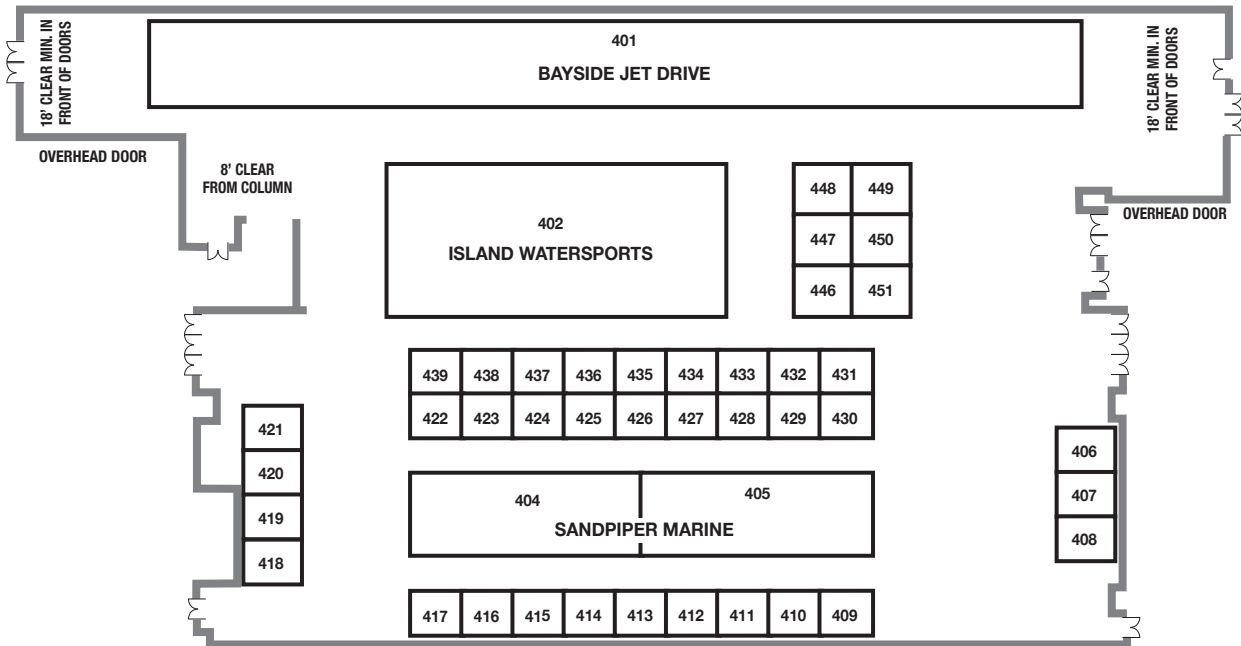

2ND FLOOR BALLROOM

~~~~~ BAY ~~~~~

Booth   Company Name

- 401 Bayside Jet Drive
- 402 Island Water Sports
- 404 Sandpiper Marine
- 405 Sandpiper Marine
- 406 Pure Lure
- 407 Fishing in OC / Hooked on OC
- 408 Fishing in OC / Hooked on OC
- 409 White Marlin Open
- 410 White Marlin Open
- 411 DIY Marine
- 412 DIY Marine
- 413 Island Watersports
- 414 Island Watersports
- 415 Island Watersports
- 416 Island Watersports
- 417 Island Watersports
- 418 RG Murphy Marine Construction

Booth   Company Name

- 419 RG Murphy Marine Construction
- 420 Martek of Maryland
- 421 Marek of Maryland
- 422 SML Footwear
- 423 T-Tops
- 424 Long & Foster Real Estate
- 425 Tuna & Tiaras
- 426 Landmark Insurance
- 427 Eastern Shore Wood Designs
- 428 Bass Pro Shops
- 429 Atlantic Tactical Firearms Trainers
- 430 Alexander's Marine
- 431 Island Canvas Design
- 432 OC Reef Foundation
- 433 Gale Force Blasting
- 434 American Legion Post 166

Booth   Company Name

- 435 Garage Force of Delmarva
- 436 Catch n Carry
- 437 Pisser Fixxer
- 438 Solutions Gourmet
- 439 Oceana Boatworks
- 446 Bitcoin
- 447 Leaf Guard
- 448 Chala Handbags
- 449 Absolute Boat Lift Services
- 450 Ocean Aviation
- 451 Bitcoin: DBA Solar